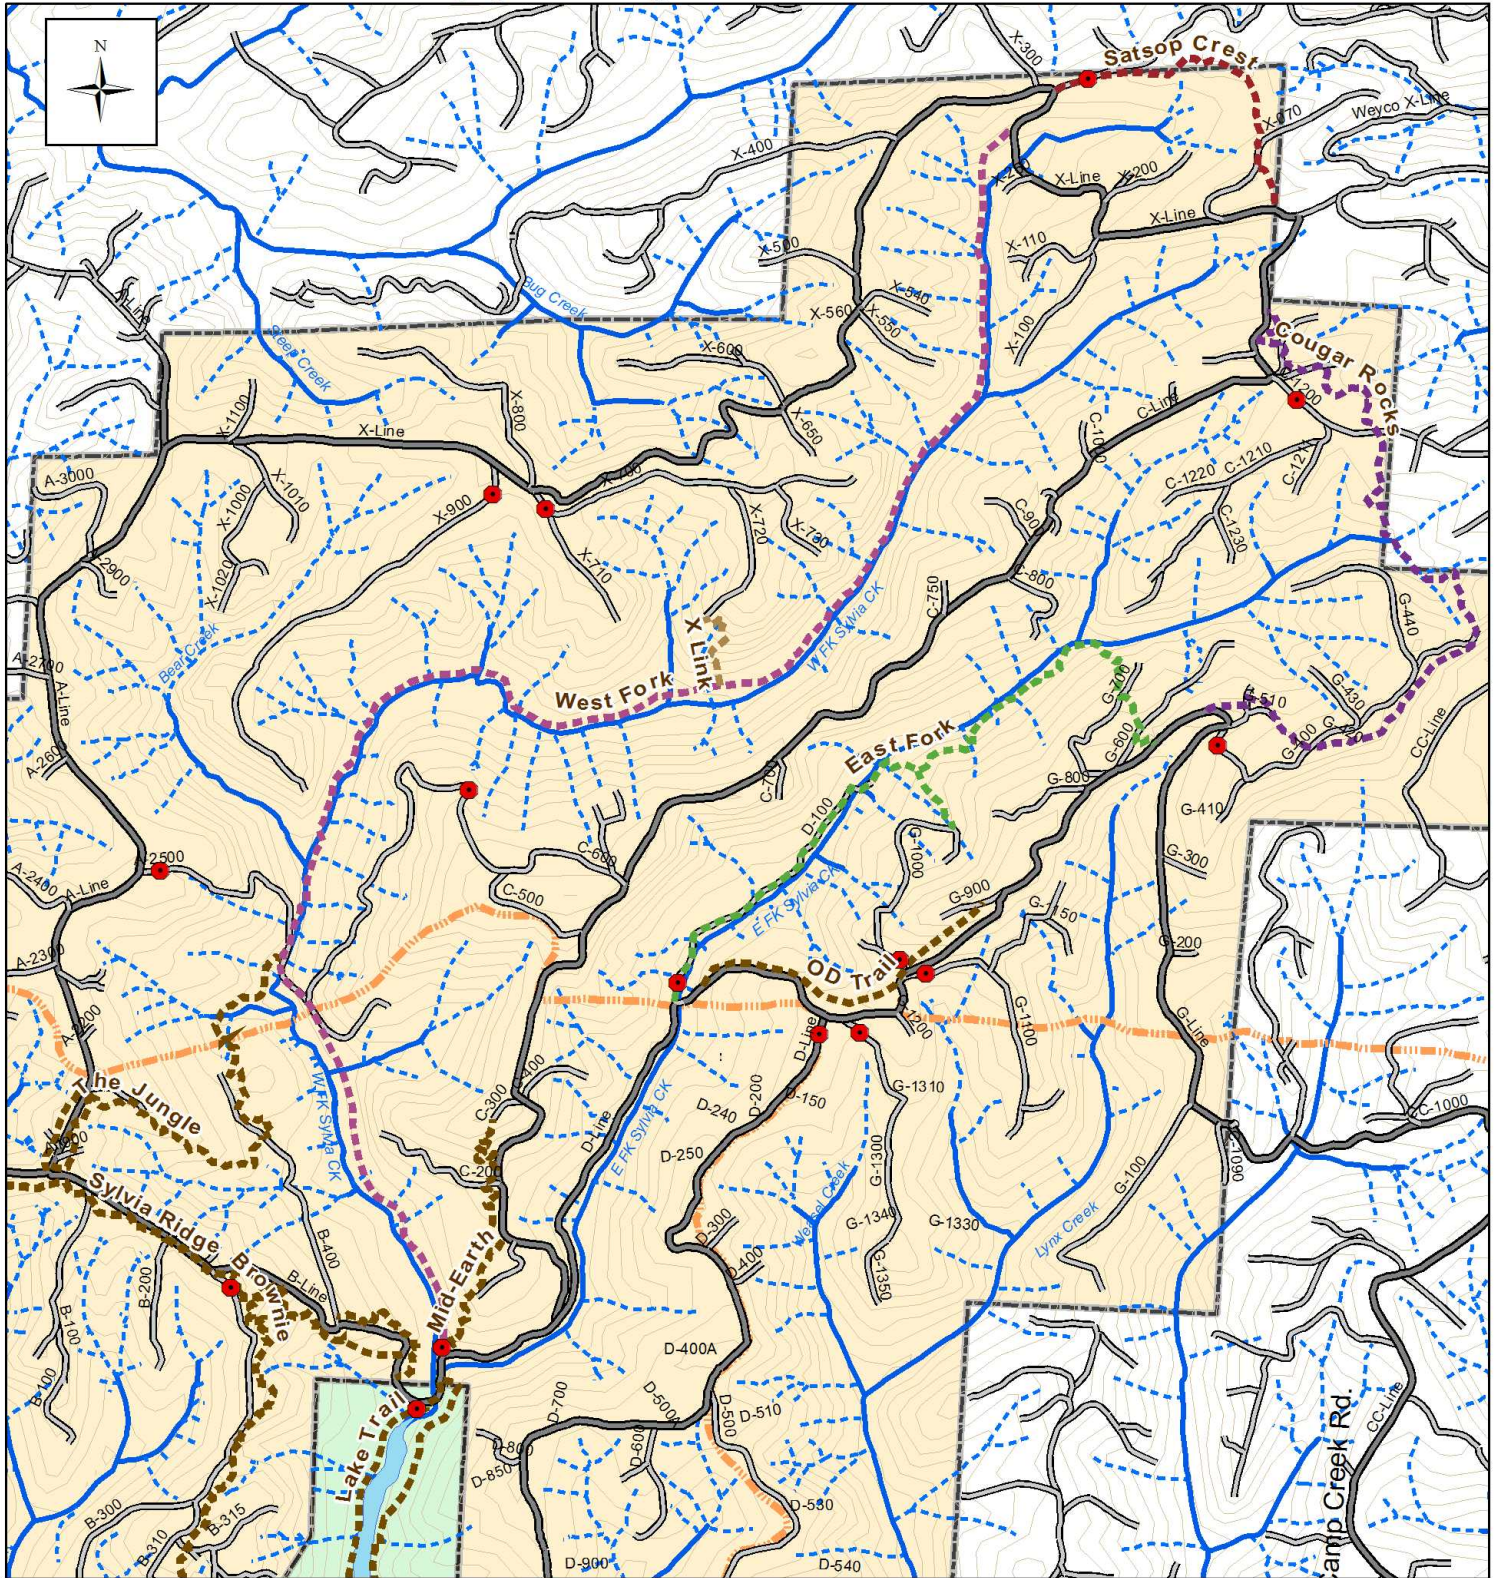

# Chapin Collins Memorial Forest Trail Map

## Upper Sylvania Creek Trails

- |                 |                        |                        |
|-----------------|------------------------|------------------------|
| City Forest     | <b>Trails</b>          | W Fk Link 0.6 miles    |
| Main Road       | Other Trails           | OD Trail 0.7 miles     |
| Spur Road       | Cougar Rocks 1.5 miles | Satsop Crest 0.7 miles |
| Gate            | X-Link 0.2 miles       | The Jungle 0.7 miles   |
| Natural Gas R/W | West Fork 3.6 miles    | East Fork 1.7 miles    |

**Miles**  
 0 0.25 0.5  
**CITY OF MONTESANO**  
 Natural Resources Dept.  
 2017