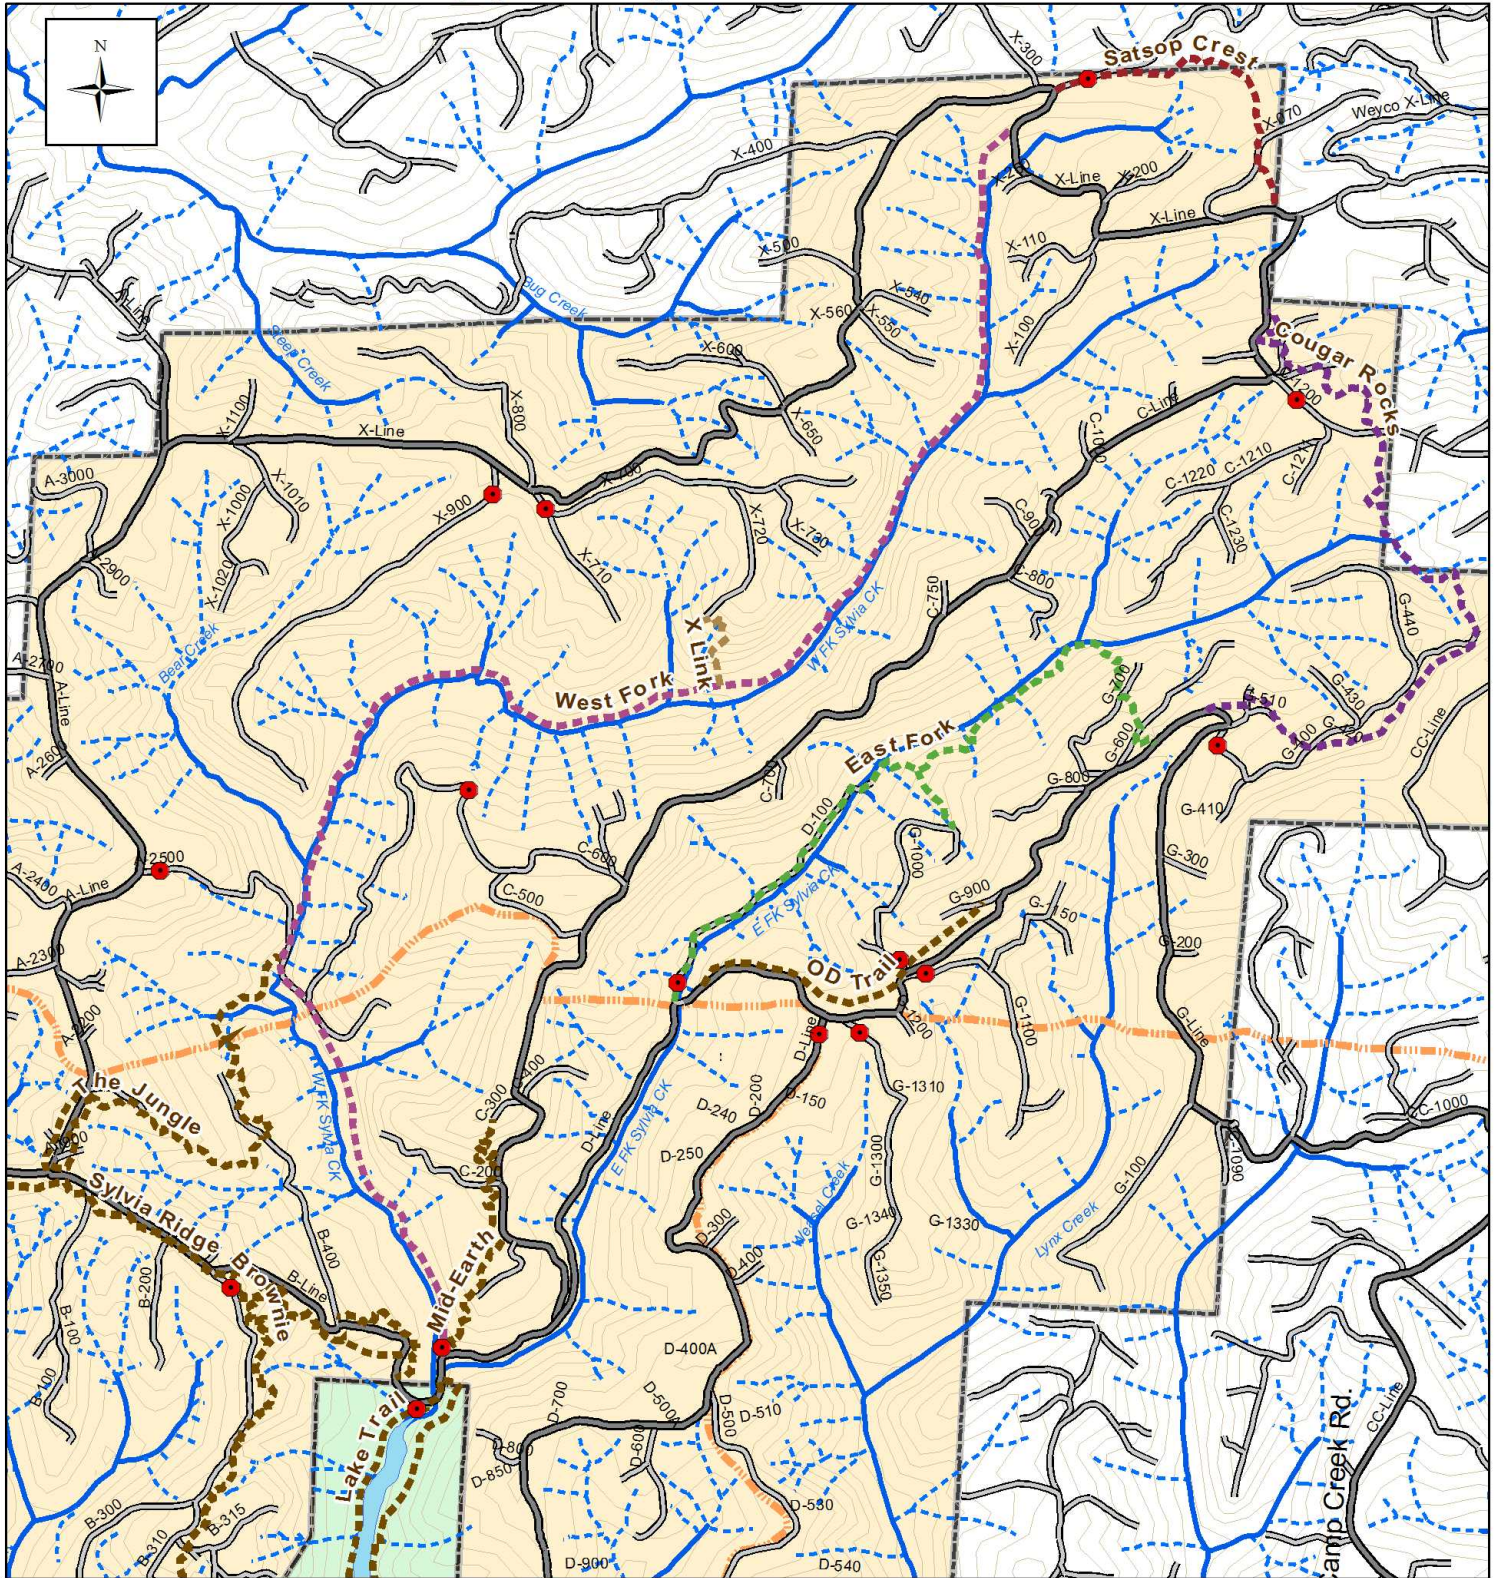

Chapin Collins Memorial Forest Trail Map

Upper Sylvania Creek Trails

- | | | |
|-----------------|------------------------|------------------------|
| City Forest | Trails | W Fk Link 0.6 miles |
| Main Road | Other Trails | OD Trail 0.7 miles |
| Spur Road | Cougar Rocks 1.5 miles | Satsop Crest 0.7 miles |
| Gate | X-Link 0.2 miles | The Jungle 0.7 miles |
| Natural Gas R/W | West Fork 3.6 miles | East Fork 1.7 miles |

Miles

 0 0.25 0.5
CITY OF MONTESANO
 Natural Resources Dept.
 2017