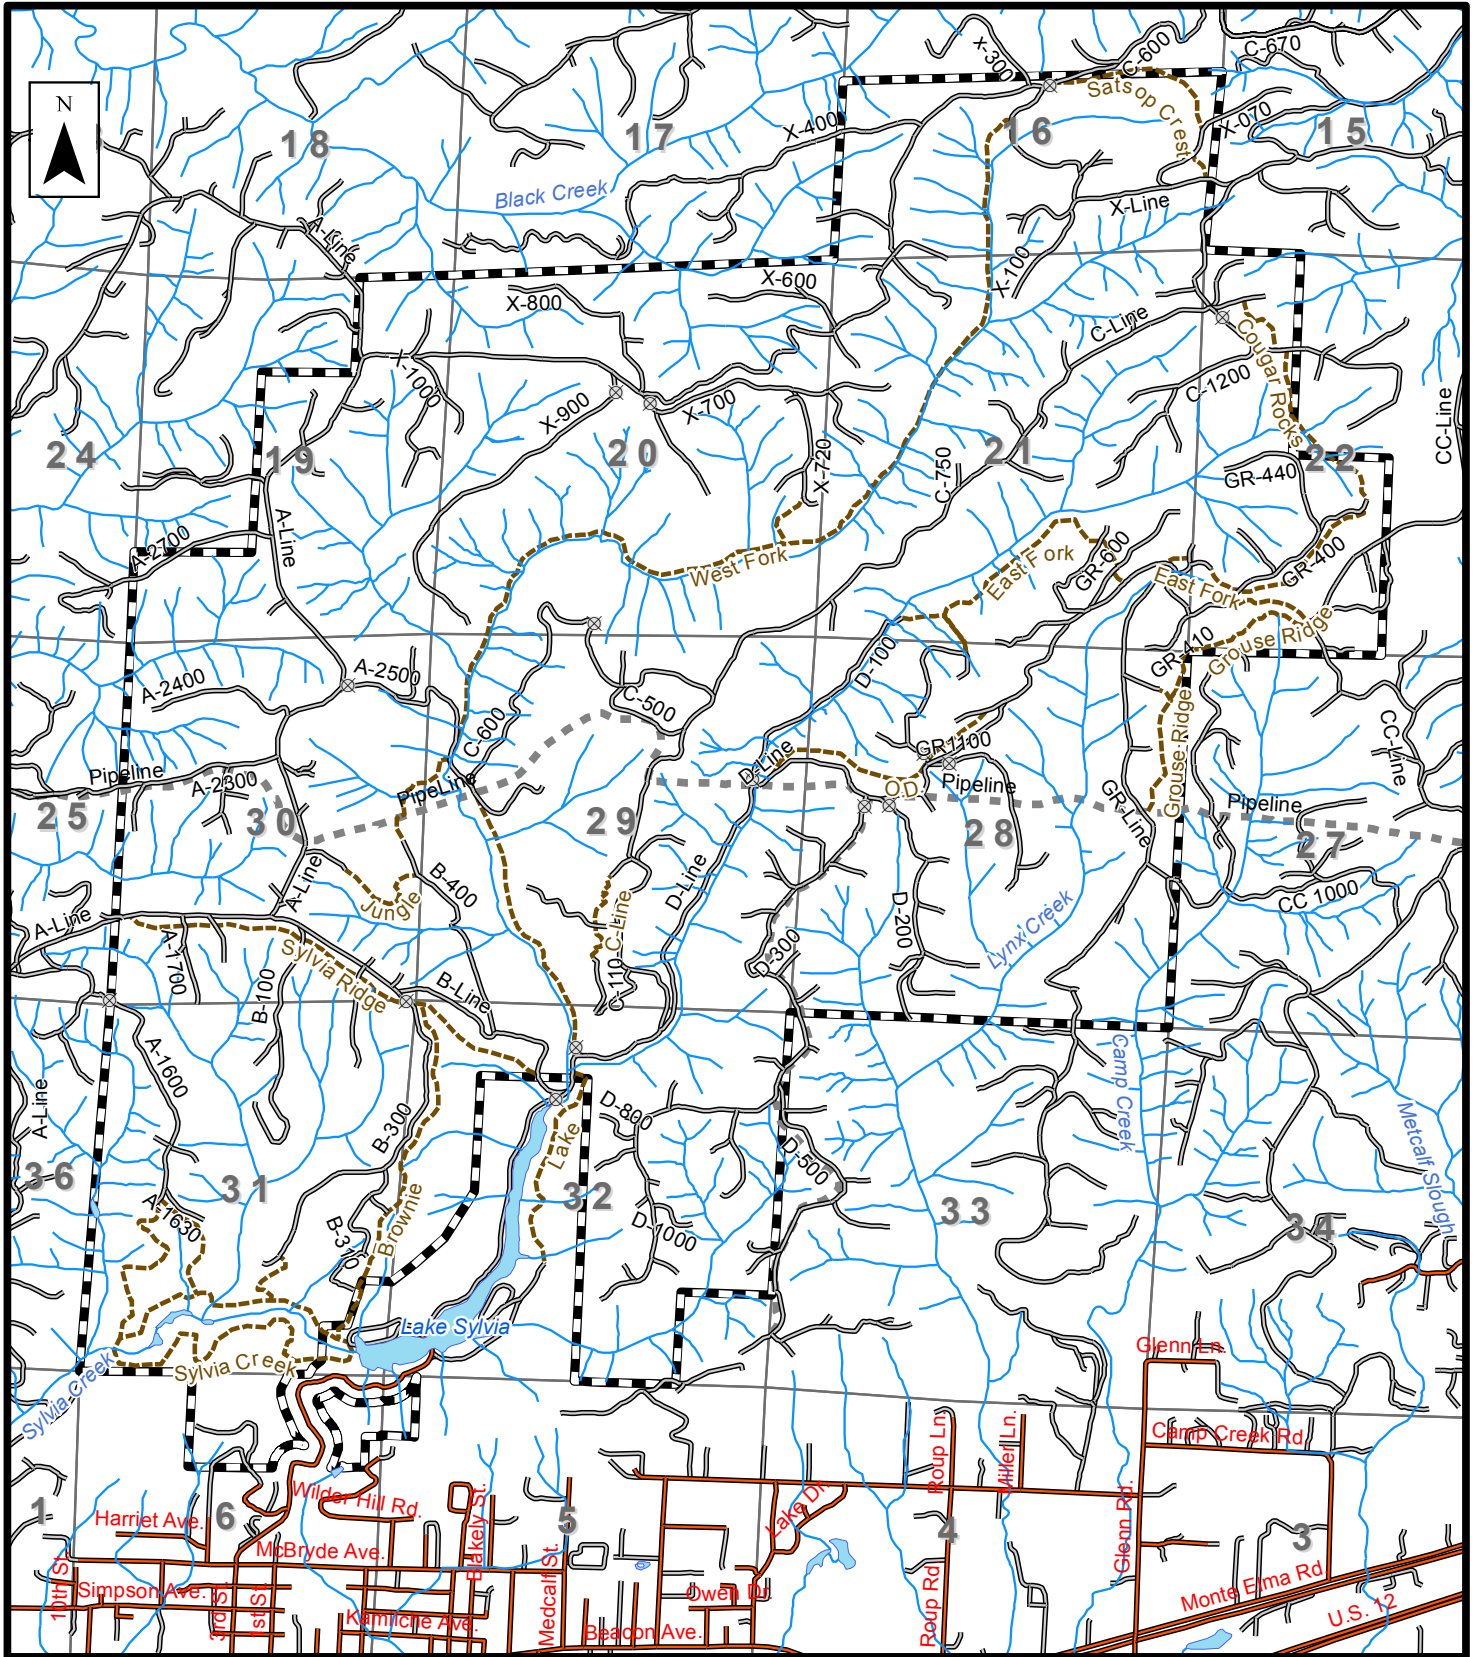

Montesano City Forest Road and Trail Map

T18N R7W

Legend

-  City Ownership
-  Gravel Roads
-  Trails
-  Section Line
-  Gates
-  Natural Gas Pipe Line
-  Streams