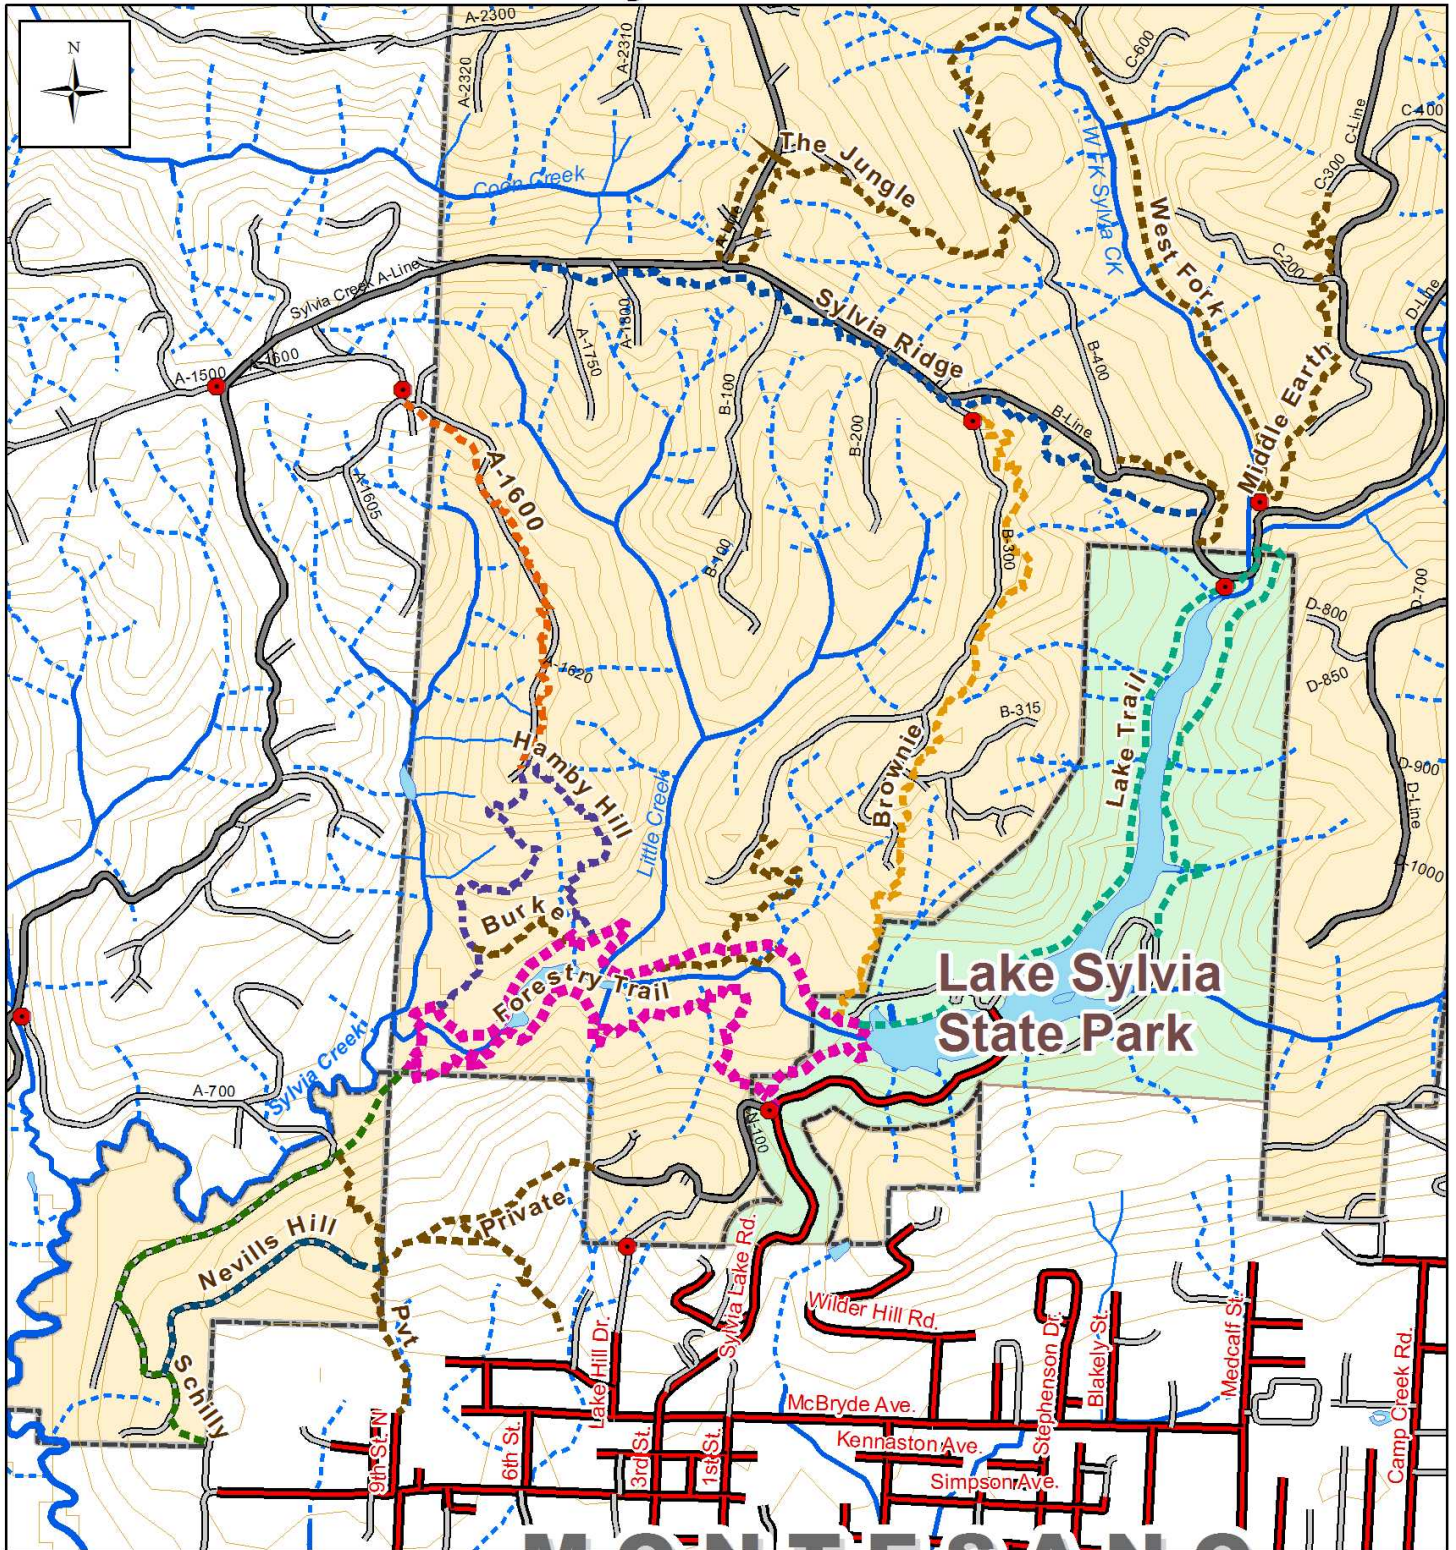

# Chapin Collins Memorial Forest Trail Map

## Lower Sylvania Creek Trails

City Forest	<b>TRAILS</b>	A-1600 0.9 miles	Miles 0 0.25 0.5
Paved Road	Other Trails	Sylvia Ridge 1.5 miles	
Main Road	Forestry Trail 2.3 miles	Brownie 1.0 miles	
Spur Road	Hamby Hill 1.0 mile	Schilly 0.9 miles	
Gate	Lake Trail 1.6 mile	Nevills Hill 1.3 miles	