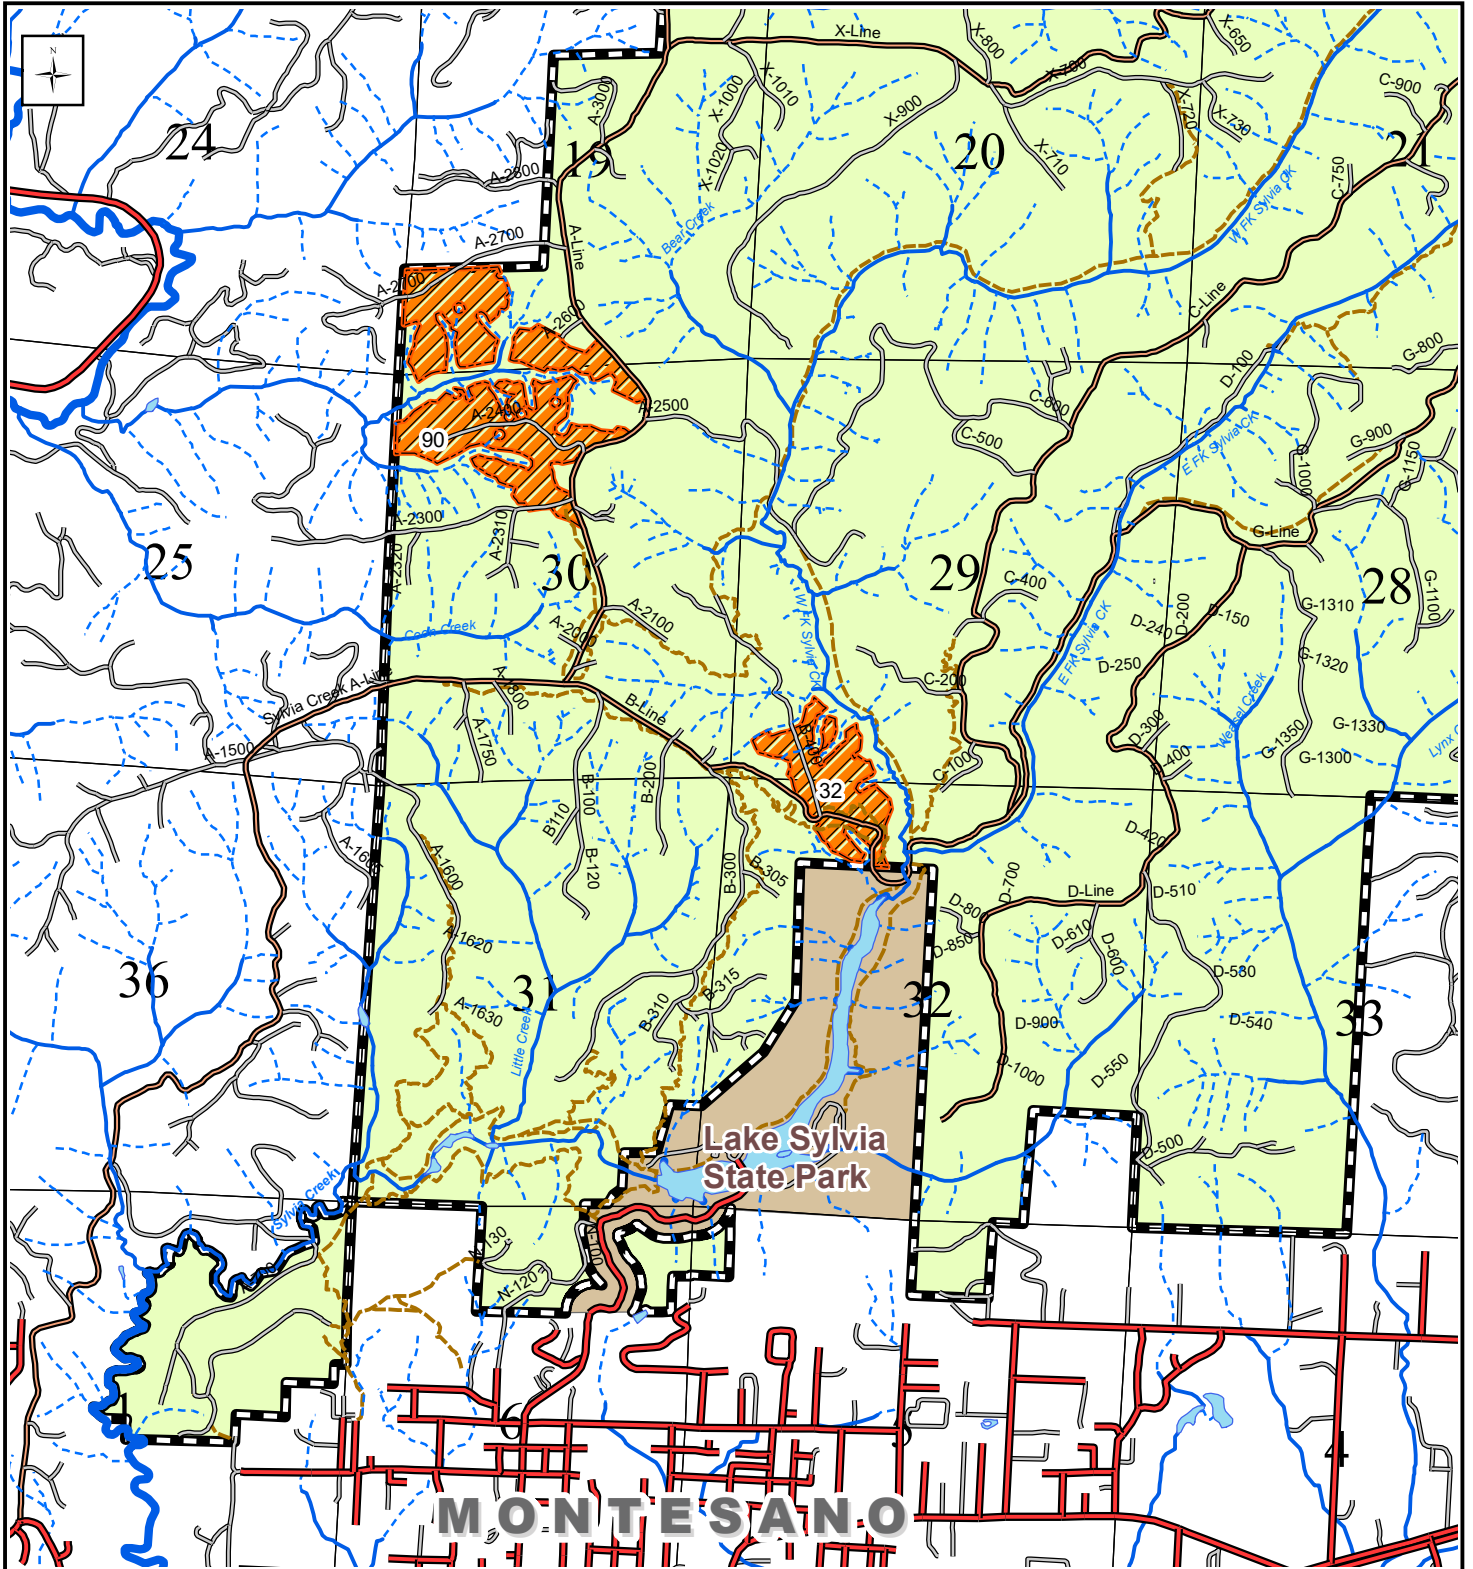

Montesano City Forest - 2020 Logging Plan

T18N R7W

	Section Line	Stream Type		City Forest Bdy
	Paved Road			Timber Harvest
	Main Road			Trail
	Spur Road			